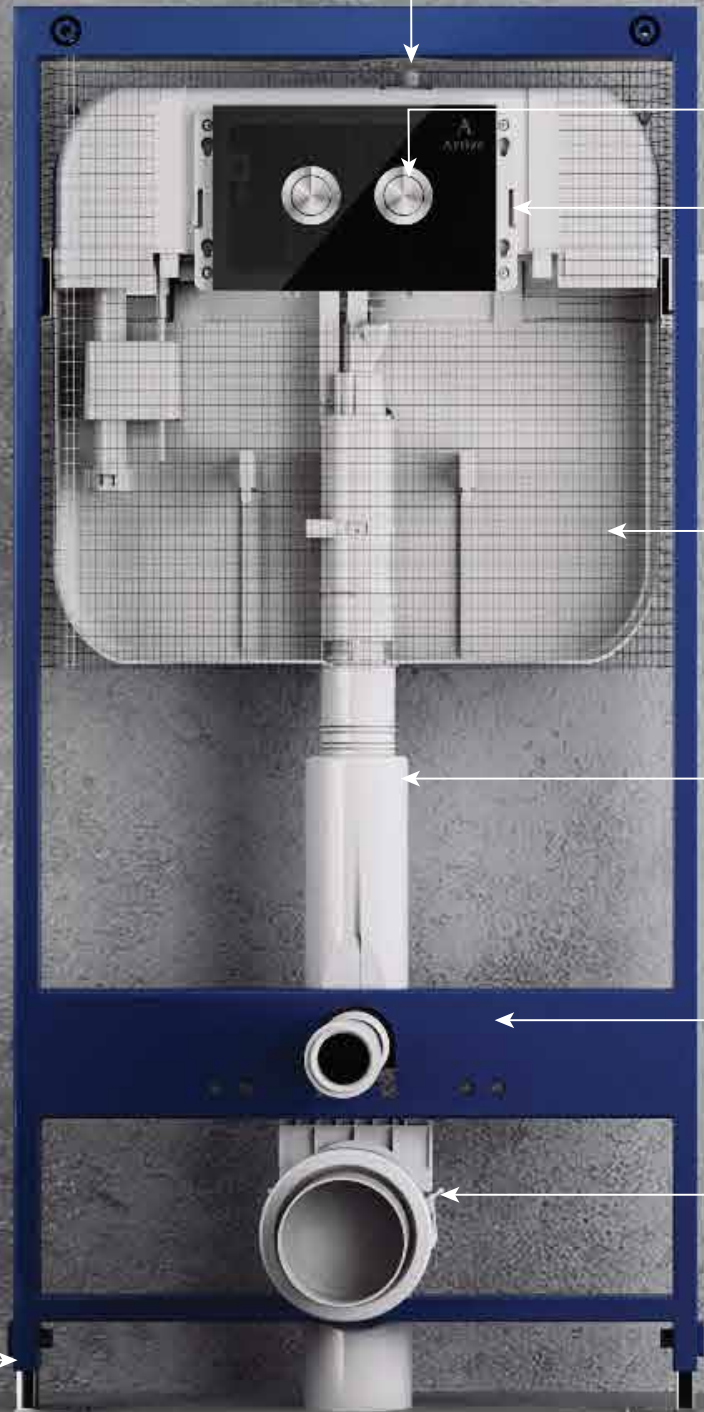

CILICA

PNEUMATIC

CONCEALED FLUSHING SYSTEM

CILICA

**TAKE AESTHETIC APPEAL TO
THE NEXT LEVEL WITH CILICA.**

Cilica Pneumatic Flush Plate raises the bar for bathroom aesthetics and functionality. This concealed cistern system has toughened glass and chrome-plated, pneumatic flush control buttons.

FAST RE-FILLING
Quick refilling of tank

EASY INSTALLATION
Simple and quick to install

7-YEAR WARRANTY
Peace-of-mind.
Call 1800 121 6808 (Toll free)

HEIGHT-ADJUSTABLE FRAME
Variable fixing points

FEATURES THAT MAKE IT THE PERFECT CHOICE

DEPTH-ADJUSTABLE DRAINAGE
Adjustable positioning

MINIMALIST BEAUTY

WITH MAXIMUM
FUNCTIONAL EFFICIENCY

CONCEALED CISTERN

- Leak proof design made up of single piece body
- Compatible with 4" (120mm) wall
- Prevents moisture condensation on tank wall keeping tiles, wall and masonry, damage free
- Long lasting and durable
- Perfect pan cleaning and hygiene with every flush
- Better accessibility for replacement and maintenance
- Quick and easy installation
- Adjustable height of the frame in range of 0-200mm
- Powder coated frame that protects against corrosion
- Low cost maintenance

PNEUMATIC FLUSH PLATE

When flush buttons compresses air into the billows, flushing operation takes place

- Modern and elegant design
- Material: Toughened glass with ABS push buttons
- Pneumatic actuation
- Double flush
- Easy to fix
- Available in two colour variants: Black/ White