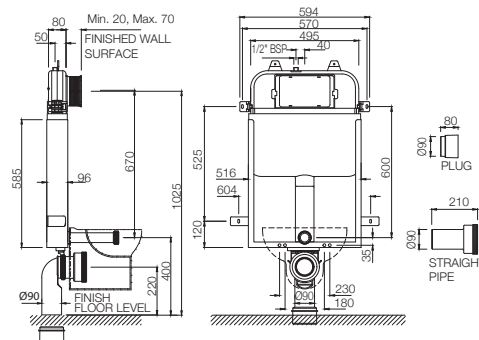

APC-WHT-5012500
Pneumatic Single Piece Slim Concealed Cistern Body with Installation Kit (without Flush Control Plate)

Size 594 x 92 x 794

Type of Flushing Pneumatic

Flushing Capacity 3/6L

APC-WHT-5012500WS
Pneumatic Single Piece Slim Concealed Cistern with Wall Mounting Frame, Installation Kit and "S-Type" Drain Pipe Connection Set for Wall Hung WC (without Flush Control Plate)

also available

APC-WHT-5012500WP
Pneumatic Single Piece Slim Concealed Cistern with Wall Mounting Frame, Installation Kit and "P-Type" Drain Pipe Connection Set for Wall Hung WC (without Flush Control Plate)

Size 594 x 96 975

Type of Flushing Pneumatic

Flushing Capacity 3/6L

APC-WHT-5012500FS
Pneumatic Single Piece Slim Concealed Cistern with Floor Mounting Frame, Installation Kit and "S-Type" Drain Pipe Connection Set for Wall Hung WC (without Flush Control Plate)