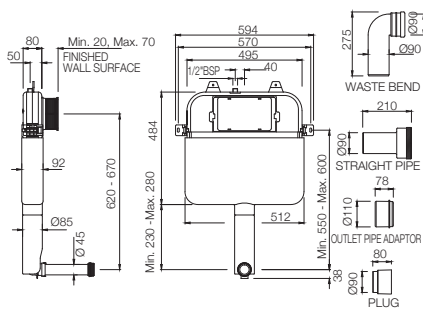

APC-WHT-5012500S
Pneumatic Single Piece Slim Concealed Cistern Body with Installation Kit & "S-Type" drain pipe connection set for Wall Hung WC (without Flush Control Plate)

also available

APC-WHT-5012500P
Pneumatic Single Piece Slim Concealed Cistern Body with Installation Kit & "P-Type" drain pipe connection set for Wall Hung WC (without Flush Control Plate)

APC-WHT-5012500
Pneumatic Single Piece Slim Concealed Cistern Body with Installation Kit (without Flush Control Plate)

Size 594 x 92 x 794

Type of Flushing Pneumatic

Flushing Capacity 3/6L

APC-WHT-5012500WS
Pneumatic Single Piece Slim Concealed Cistern with Wall Mounting Frame, Installation Kit and "S-Type" Drain Pipe Connection Set for Wall Hung WC (without Flush Control Plate)

Size 594 x 96 975

Type of Flushing Pneumatic

Flushing Capacity 3/6L

APC-WHT-5012500FS
Pneumatic Single Piece Slim Concealed Cistern with Floor Mounting Frame, Installation Kit and "S-Type" Drain Pipe Connection Set for Wall Hung WC (without Flush Control Plate)