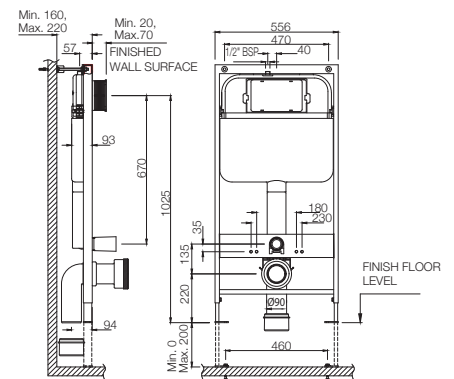

APC-WHT-5012500FS
Pneumatic Single Piece Slim Concealed Cistern with Floor Mounting Frame, Installation Kit and "S-Type" Drain Pipe Connection Set for Wall Hung WC (without Flush Control Plate)

also available

APC-WHT-5012500FP
Pneumatic Single Piece Slim Concealed Cistern with Floor Mounting Frame, Installation Kit and "P-Type" Drain Pipe Connection Set for Wall Hung WC (without Flush Control Plate)

Size 556 x 95 x 1075

Type of Flushing Pneumatic

Flushing Capacity 3/6L